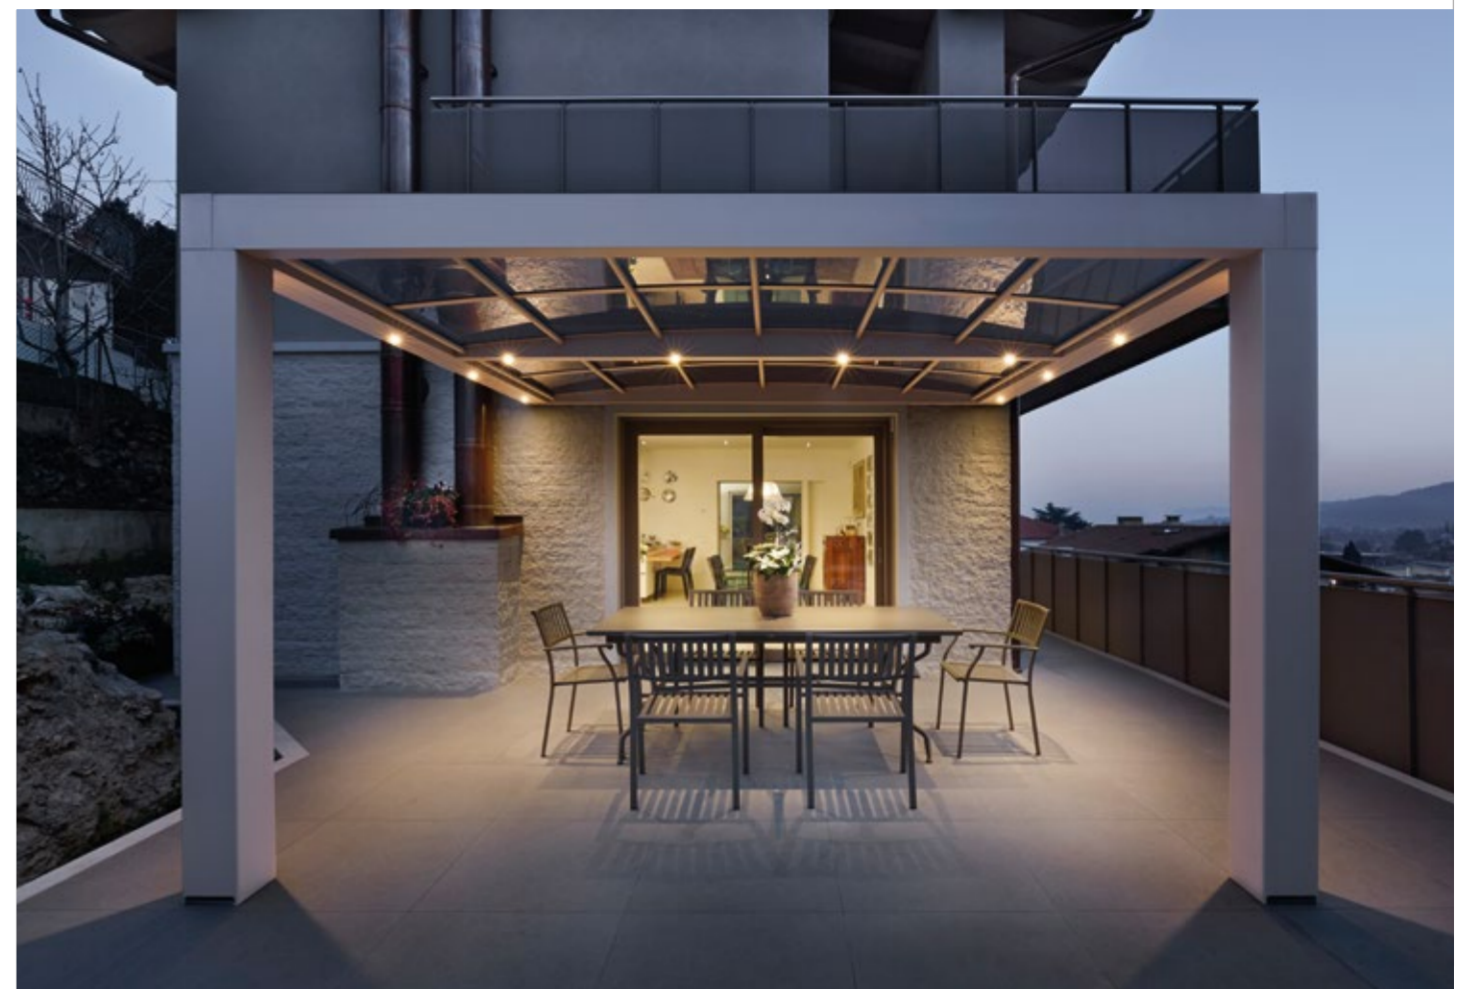

Solaria is an innovative pergola with a 6kw photovoltaic system integrated into the structure, allowing you to protect your electric car from the weather and recharge it.

Caratteristiche - Features

- ① Vetrate laterali scorrevoli *Glass sliding system*
- ② Spot LED su travi, luce bianca *LED spot on beams, white or RGB light*
- ③ Tende verticali perimetrali *Vertical perimeter blinds*
- ④ Scarico acqua integrato *Integrated water drain*

With a minimalist design and fixed cover, the Allugarden aluminium pergola provides natural lighting for the spaces below, thanks to its polycarbonate roof.

Caratteristiche - Features

- ① Vetrate laterali scorrevoli *Glass sliding system*
- ② Spot LED su travi, luce bianca *LED spot on beams, white or RGB light*
- ③ Tende verticali perimetrali *Vertical perimeter blinds*
- ④ Scarico acqua integrato *Integrated water drain*

Aluminium frame and laminated glass roof: the Alluver aluminium pergola is versatile and functional, available in both lean-to and free-standing versions.

Caratteristiche - Features

- ① Vetrate laterali scorrevoli *Glass sliding system*
- ② Spot LED su travi, luce bianca *LED spot on beams, white or RGB light*
- ③ Tende verticali perimetrali *Vertical perimeter blinds*
- ④ Scarico acqua integrato *Integrated water drain*

L max: 600 cm P max: 400 cm H max: 300 cm

/ alluveranda /

Una pergola dal design ricercato, che crea un ambiente confortevole e versatile per valorizzare e impreziosire gli ambienti outdoor. Molteplici configurazioni funzionali.