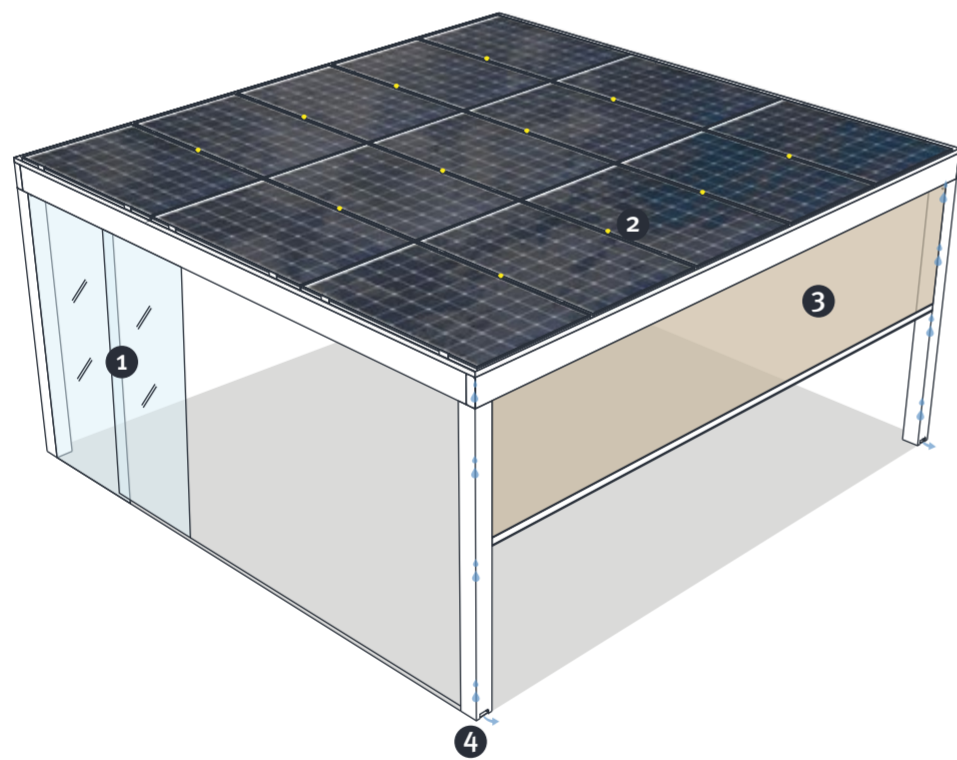

mioni / azienda

/ solaria /

Solaria è un'innovativa pergola con impianto fotovoltaico da 6kw integrato nella struttura, che ti permette di proteggere la tua auto elettrica dalle intemperie e ricaricarla.

Solaria is an innovative pergola with a 6kw photovoltaic system integrated into the structure, allowing you to protect your electric car from the weather and recharge it.

Caratteristiche - Features

- ① Vetrate laterali scorrevoli *Glass sliding system*
- ② Spot LED su travi, luce bianca *LED spot on beams, white or RGB light*
- ③ Tende verticali perimetrali *Vertical perimeter blinds*
- ④ Scarico acqua integrato *Integrated water drain*

With a minimalist design and fixed cover, the Allugarden aluminium pergola provides natural lighting for the spaces below, thanks to its polycarbonate roof.

Caratteristiche - Features

- ① Vetrate laterali scorrevoli *Glass sliding system*
- ② Spot LED su travi, luce bianca *LED spot on beams, white or RGB light*
- ③ Tende verticali perimetrali *Vertical perimeter blinds*
- ④ Scarico acqua integrato *Integrated water drain*

Aluminium frame and laminated glass roof: the Alluver aluminium pergola is versatile and functional, available in both lean-to and free-standing versions.

Caratteristiche - Features

- ① Vetrate laterali scorrevoli *Glass sliding system*
- ② Spot LED su travi, luce bianca *LED spot on beams, white or RGB light*
- ③ Tende verticali perimetrali *Vertical perimeter blinds*
- ④ Scarico acqua integrato *Integrated water drain*